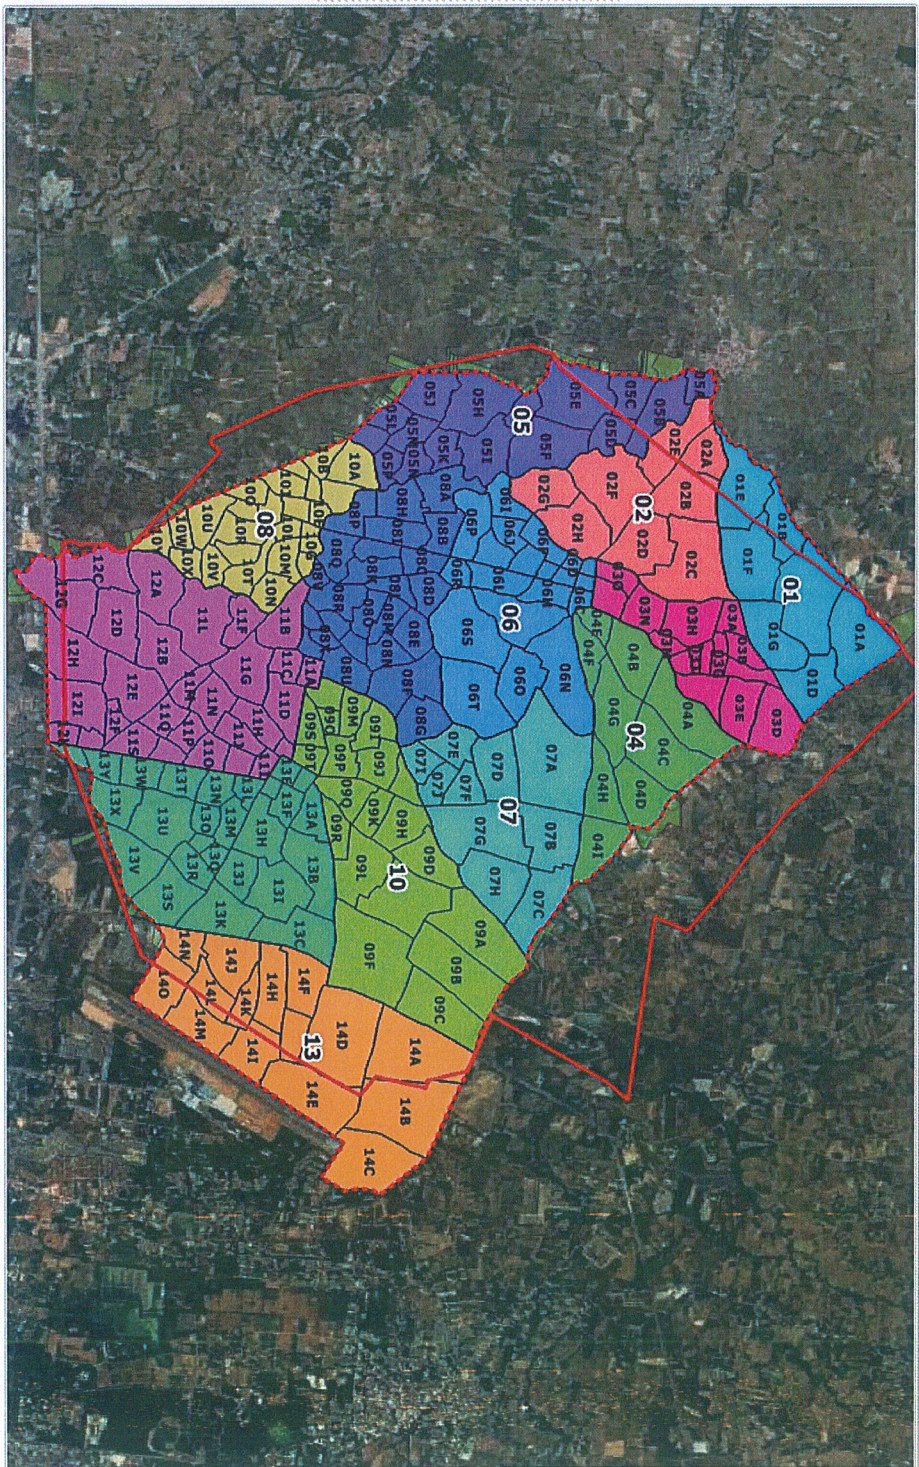

Browser Panel

- Project home
- Home
- Favourites
- C:/
- E:/
- F:/
- DB2
- MSSQL
- PostGIS
- Spedialite
- ArcGISFeatureServer
- ArcGISMapServer
- OWS
- The Server (XYZ)
- WFS
- WCS
- WMS

Layers Panel

- boundarypoint-new [8]
- boundary-new
- boundarypoint
- block
- zone
- building
- parcel
- grid_4000
- grid_2000
- grid_1000
- grid_500
- hydrop
- roadcl
- roadedge
- MSK
- Goode Satellite

Type here to search

Coordinate: 259235, 1823814

Scale: 1:ctm, wctr

Magntifier: 800%

Rotation: 0.0

SRSG:2-0-8 (OT)

10:08

ENG

31/5/2567